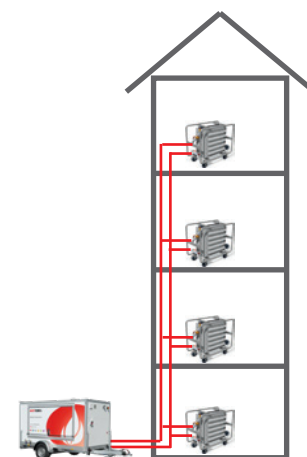

Technical specifications / Accessories

Type	HOTMOBIL MHZ 150
Heat output	90 - 150 kW
Dimensions (L x W x H)	ca. 4,500 x 2,150 x 2,250 mm (incl.tow bar, without flue system)
Weight	ca. 1,600 kg (without heating oil/water)
Power connection	230 V / 16 A
Fuel	heating oil EL (natural gas/liquid gas optional)
Medium	hot water 90° / 70°C domestic hot water 10° / 60°C (according to availability)
Safety pressure	heating 3 bar domestic hot water 10 bar
Safety technology	according DIN EN 12828
Delivery data of main pump	4.5 m³/h: 6-7 mWS
Hot water output 60°C	2,600 l/h
Circulation	no
Capacity of internal heating oil tank	720 litres
Frost protection	yes
Remote- / tank monitoring	2optional
Intake / performance	12.5 A / 2.5 kW
Flue system	stainless steel stack
Connection	on site: IF/OF - 2" | HW/CW - 2" | circ. - 1" natural gas: 1" | min. 50 mbar / max. 300 mbar liquid gas: 1" | 50 mbar

Areas of application:

Subject to technical changes - only for information

Accessories	Item number
HOTSILENCE MSD Silencer	HM2000000262
HOTVIEW With digital remote monitoring, you can easily keep an eye on the operating data of your energy system at any time and from anywhere	HM2000005126
HOT THERM MWS Hygienic hot water tank made of stainless steel	HM2000000258